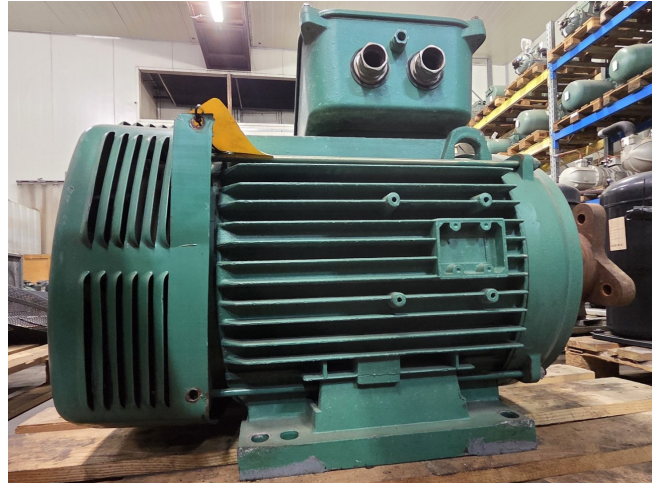

Leroy Somer PLS250MP-T

Specifications

Marka	Leroy Somer
Rodzaj	PLS250MP-T
kW	90
RPM	1470/1475
Size & Weight	900x480x670 mm (LxWxH) & 360 kg
50 Hz / 60 Hz	50
Stock	1

Description

Used Leroy Somer PLS250MP-T

Used Leroy Somer PLS250MP-T electro motor with the following specifications:
50 Hz - 90 kW - 1470/1475 RPM.
Dimensions: 900x480x670 mm
(LxWxH) & 360 kg.